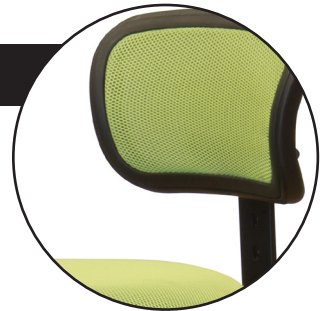

JA9239 with optional backrest  
QuickShip

JA9239 with optional backrest  
QuickShip

**Upholstered Seat**

Is available in four mesh colors- green, orange, navy or black to enliven your environment.

**Optional Backrest**

Offers an optional backrest, also upholstered in four mesh colors, to retrofit existing model JA9238 stool.

**Black Frame with Footrest**

Has a sturdy black frame and footrest to ensure comfortable seating over time.

JA9239 with optional backrest  
QuickShip

JA9238  
QuickShip

jax		MODEL #	DESCRIPTION	QUICKSHIP COLOR	COM/A	B	C/COL	D	E	F	G	H	LTH
	<b>JA9238</b>	Stool with Round Upholstered Seat	\$479	\$529	\$539	\$559	\$579	\$599	\$619	\$639	\$659	\$699	
	<b>JA9239</b>	Stool with Round Upholstered Seat and Backrest	\$589	\$679	\$697	\$732	\$767	\$802	\$837	\$872	\$907	\$977	
	SEAT:	17 D x 20-29H											
	BACKREST:	12.5W x 11H											

QuickShip knit mesh colors  
See page 35.  
- Orange  
- Green  
- Navy  
- Black

Standard Specifications		DESCRIPTION
<b>Adjustable Seat Height</b>		Range from chair height to bar stool height
<b>Base and Footrest Support</b>		Black powdercoat