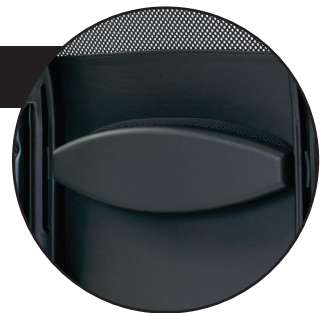

VP9902
QuickShip

VP9902
QuickShip

Mesh Back

Gives maximum ergonomic support for the user through the black mesh back with integrated lumbar support that allows for easy adjustment and provides for the ventilation and dissipation of body heat for added comfort.

Adjustable Arms

Has very durable polyurethane pads for the armrest that adjust in height to the user's preferred position.

Adjustable Seat and Back

Ensures great comfort to the user seated over time through the synchronized seat and back with tension adjustment and multi-position back lock.

Adjustable Lumbar

Allows for easy adjustment of the lumbar support according to your comfort and is visually concealed to give the chair a clean, simple, modern look.

QUICKSHIP: QuickShip Standard with black upholstery has a lead time of 2 days, except for orders exceeding 100 chairs, check with Customer Service. QuickShip Color lead time is 7 days, except for orders exceeding 20 chairs, check with Customer Service. Products ship unassembled - assembly is required.

For pre-assembly, add:
 1- 5 chairs + \$60 list per chair
 6-50 chairs + \$30 list per chair
 51+ chairs + \$20 list per chair

Standard Specifications

	DESCRIPTION
Function	Synchronized seat and back with tension adjustment & multi-position back lock
Backrest	Black mesh with integrated adjustable lumbar support
Arms	Height adjustable with durable polyurethane pads, that can be lowered to seat height
Base	Black nylon 5-star base
Carpet Casters	Hard wheel free-rolling casters for soft surface