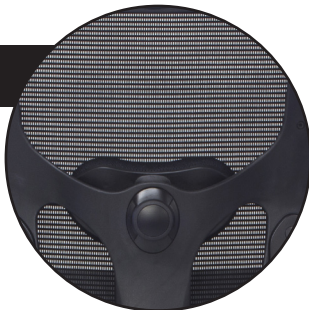

PL7902M
QuickShip

PL7902
with optional headrest

Mesh Back

Allows for the maximum ventilation and dissipation of body heat through the breathable mesh fabric that contours to the users back for great ergonomic support.

Lumbar Support & EZ Adjust Knob

Makes it easy to provide support for each and every user through the EZ adjust knob for lumbar.

Upholstered Seat

Provides for longer hours of seated comfort through the soft and plush seat with a waterfall front edge that helps reduce stress to your legs.

Fully Adjustable Arms and Back

Gives infinite number of adjustable locking positions of the back angle and has soft padded armrests that rotate and adjust in height and width to ensure a very comfortable sit for each and every user.