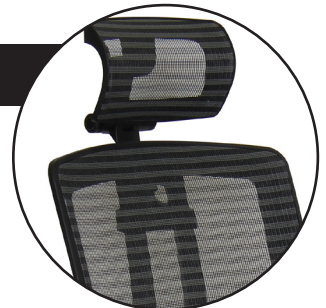

Optional Headrest

Adjustable headrest provides neck and head support to meet the needs of employees working a long day.