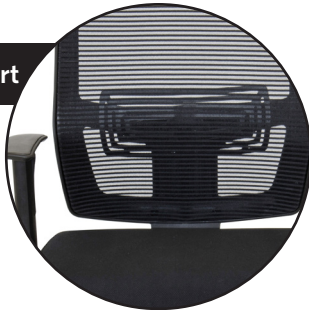

CO7302
QuickShip

CO7302
QuickShip

Mesh Back With Lumbar Support

Allows for the ventilation and maximum dissipation of body heat while the lumbar support ensures a comfortable and correct posture while seated.

Height Adjustable Arms

Lets you easily adjust arms into a number of positions to best suit the individual user.

Height Adjustable Backrest

Makes the chair customizable to your best sitting position by adjusting the height of the backrest to where it is most comfortable for you.

CO7302M
QuickShip

CO7302
QuickShip

COCO	MODEL #	DESCRIPTION	QUICKSHIP										
			STANDARD	COLOR	COM/A	B	C/COL	D	E	F	G	H	LTH
	CO7302	Task Chair with Arms	\$599	\$699	\$699	\$714	\$744	\$774	\$804	\$834	\$864	\$894	\$954
	CO7302M	Medium Stool with Arms	\$719	\$819	\$819	\$834	\$864	\$894	\$924	\$954	\$984	\$1014	\$1074
	CO7302T	Tall Stool with Arms	\$739	\$839	\$839	\$854	\$884	\$914	\$944	\$974	\$1004	\$1034	\$1094
	TASK CHAIR SEAT:	19W x 18D x 16-21H											
	MEDIUM STOOL SEAT:	19W x 18D x 19-26H											
	TALL STOOL SEAT:	19W x 18D x 23-31H											
	BACK:	18W x 20-23H											
	OVERALL SIZE:	25W x 25D											

For pre-assembly, add:
 1- 5 chairs + \$60 list per chair
 6-50 chairs + \$30 list per chair
 51+ chairs + \$20 list per chair

Standard Specifications	DESCRIPTION
Function	Synchronized seat and back with tension adjustment & multi-position back lock
Backrest	Height adjustable backrest with black mesh and flex lumbar support
Arms	Height adjustable with durable polyurethane pads
Base	Black nylon 5-star base
Carpet Casters	Hard wheel free-rolling casters for soft surface