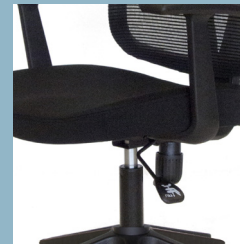

vida chair

The Office Cheerleader

that keeps everyone engaged

Vida is a striking task chair that has a very comfortable sit to make your time in the office productive and focused to complete the work at hand. This delightfully charming chair with its "V" back flexes with you as you move and is height adjustable. Standard with fixed arms, upholstered seat and mesh back, Vida is an uncomplicated chair that will make a great choice for a conference chair.

Vida will bring to the office a hip, hip, hooray design that will help you create an environment where everyone champions success. Also, the optional replaceable slip cover for back or seat will let you complement any color scheme to meet your specific needs.

Intuitive Motion Back

Offers support for the user laterally when moving in the seated position and the tension can be adjusted with more or less resistance to ensure maximum support.

Height Adjustable

Allows for the ideal adjustment of the chair to enable maximum comfort that meets the specific needs of the user.

Upholstered Seat

Helps reduce stress through the soft and plush waterfall seat that enables you to sit for longer hours.

VA5301

VA5301M

VA5301 - Vida Chair

This task chair has many benefits to make it a simple addition to your office team. The intuitive motion back gives support as you move laterally, tilt backward, or adjust up or down, Vida's form and function will always be perfection.