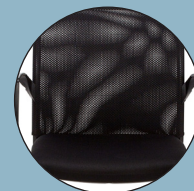

WEB: www.valofurniture.com

V.TB.1210 © Valo Furniture is a division of Dauphin North America

talli side chair

T13300

T13300UBR

Strong and Comfortable fits in anywhere

Talli brings polish to any flexible multifunctional space. Ideal for training, conference meeting rooms, or as a guest chair, this stacking chair comes with a padded and upholstered seat in black and a mesh back providing comfort to those seated over a period of time.

Talli is groomed for safe movement and manageable storage through the optional easy move cart that will support eight chairs vertically with or without arms. Designed with flexibility in mind, this chair is easy to set up or break down quickly to meet changing needs

Upholstered Seat and Mesh Back

Standard with padded black upholstered seat and mesh back, Talli provides for comfortable seating over long periods of time.

Stacking Capability

Talli stacks 4 high, with or without arms, on the ground.

Environmentally Friendly

Arms, seat, and frame are 100% recyclable.

T13300
with optional arms

T13300
on Easy Move Cart

Talli Side Chair:

Accommodate changing needs in all of your flexible, multifunctional spaces with Talli, a smooth looking, padded side chair. With Talli, rooms can be configured and broken down quickly, reducing time between meetings.