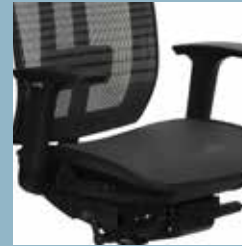

## To propel you to new heights

Dyna-Air is a synchro task chair that will let you take charge, drive success and elevate your career. With its synchron seat and tilt, integrated sliding seat, height adjustable arms, lumbar support, easy seated tension control adjustment and mesh seat and back, this ergonomic chair brings a cool presence to deliver a fabulous sit.

### Mesh Seat and Back

Allows for ventilation and the maximum dissipation of body heat together with adjustable seat depth ensures a comfortable and ideal seated position.

### Synchron Seat and Tilt

Is perfect to ensure the chair is adjusted to the position that meets the needs of the user.

Features: Synchronized Seat and Back with Tension Adjustment, Multi-Position Back Lock and Easy Glide Seat Depth Adjustment, Backrest Includes Integrated Adjustable Lumbar Support, Height Adjustable Arms with Durable Poly Pads.