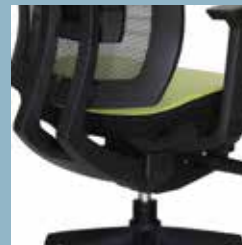

## To propel you to new heights

Dyna-Air is a synchro task chair that will let you take charge, drive success and elevate your career. With its synchron seat and tilt, integrated sliding seat, height adjustable arms, lumbar support, easy seated tension control adjustment and mesh seat and back, this ergonomic chair brings a cool presence to deliver a fabulous sit.

Other options of the Dyna-Air include a headrest to further ensure superb comfort and an add-on replaceable slip cover for those who prefer to have an edge.

### Mesh Seat and Back

Allows for ventilation and the maximum dissipation of body heat together with adjustable seat depth ensures a comfortable and ideal seated position.

### Synchron Seat and Tilt

Is perfect to ensure the chair is adjusted to the position that meets the needs of the user.