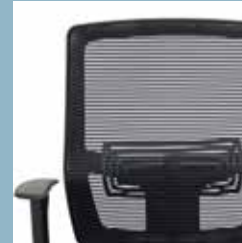

# The New Classic

To bring style to the space

Coco is an elegant chair with a simple design that also provides maximum functionality. This classic syncro chair has height adjustable arms, an upholstered seat with mesh back and an adjustable ratchet height backrest with lumbar support to ensure a classy look and a fabulous sit.

This chair delivers style that is accented with a breathable mesh back which has lumbar support to create a custom fit for the user. The height adjustable arms, a five star base and the option to add-on a replaceable slip cover for the seat further enhance the design to make Coco a perfect choice for an environment that encourages workers to be unique.

## Mesh Back with Lumbar Support

Allows for the ventilation and maximum dissipation of body heat while the lumbar support ensures a comfortable and correct posture while seated over time.

## Adjustable Height Backrest

Makes the chair customizable to your best sitting position by adjusting the height of the backrest to where it is most comfortable for you.

**CO7302 - Coco Chair**  
Coco is an easy choice to make for any environment today as it seamlessly allows for functionality and is simplistic to adjust by the user. This task chair will perform and give you years of seated comfort and its durability will make it a classic. With the option of a slipcover for the seat, you can add a fashionable color to further enhance design.